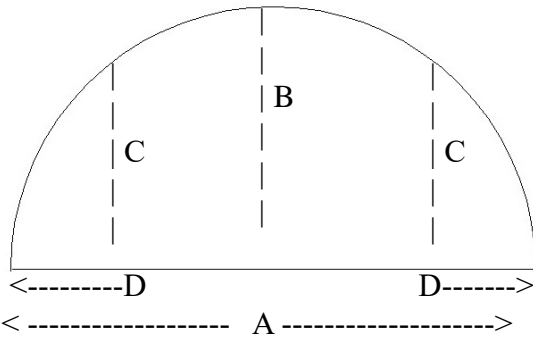

IPBAM81 Faux Bamboo Hardwood Straight Lengths, Arches, Curves

Flat 7-1/4" (18.4cm)
Knuckle 5/8" (1.58cm)
Total Length 7 Feet (2.13m)

Depth 3/8" (10cm)

Width
3/4"
(1.9cm)

ResinMold™

Available Materials

- * Maple / Cherry / White Oak / Red Oak / Alder
- * Flexible ResinMold®
for Arches / Curves / Circles / Straight Lengths
Interior & Exterior, Water, Rot, Insect Resistant

email sales@imperialproductions.com copyright 2016 MRDCI All Rights Reserved

Profile: IPBAM81 Flexible ResinMold®

1) ARCH - True 1/2 Circle & Eyebrow Elevation Drawing

Please Provide Inside Measurements

Horizontal A = _____ Center Rise B = _____ Mid Rise C = _____