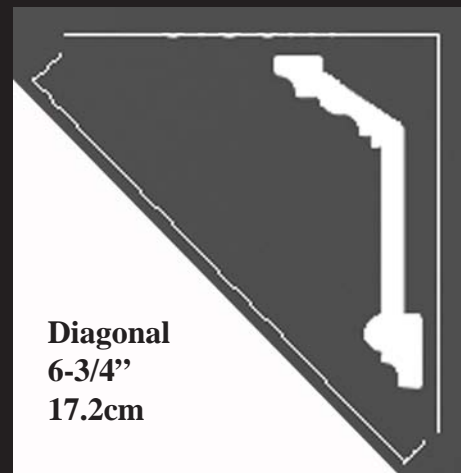

ResinMold™ for Curves, Circles

GRG (Glass Fiber Gypsum)

for Interior Use (minium order applies)

FRP (Fiberglass)

for Exterior use (minium order applies)

Diagonal
6-3/4"
17.2cm

Height
6-1/4"
15.9cm

Depth: 2-9/16" (6.5cm)