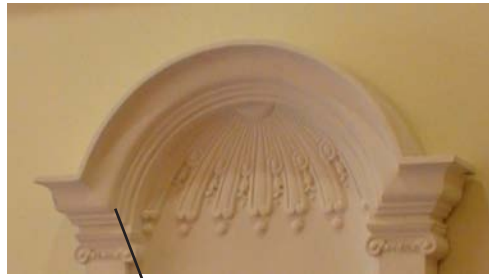

Profile: IPNP4252 Flexible ResinMold™

1) ARCH - True 1/2 Circle & Eyebrow Elevation Drawing

Please Provide Inside Crown Measurements

Horizontal A = _____ Center Rise B = _____ Mid Rise C = _____

D= Distance to Side from C _____ Number of Arches: _____