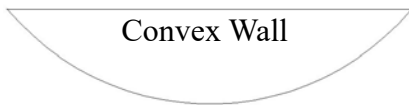

Please Provide Inside Crown Measurements

Horizontal A = _____ Center Rise B = _____ Mid Rise C = _____

D= Distance to Side from C _____ Number of Arches: _____

2) CIRCLE

Diameter A _____

or Circumference _____

of Circles _____

3) CURVED WALL Plan View Drawings

Convex Wall

A = Depth= _____

Length of Curve _____

Concave Wall

A = Depth= _____

Length of Curve _____