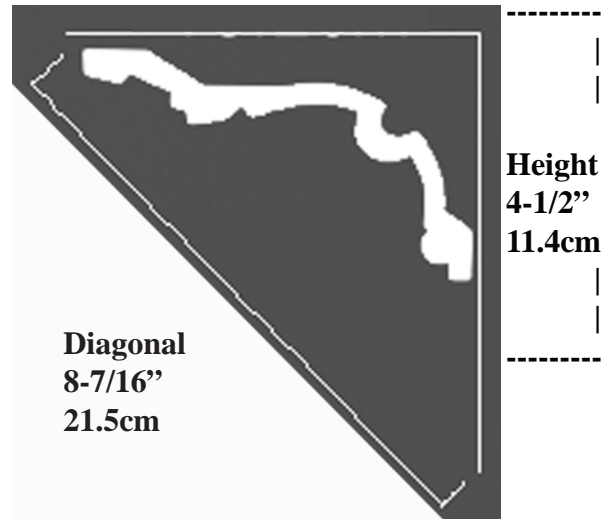

Crown IPNP4252

Made from

Arch-Polymer™

Interior & Exterior, White Primed, High Quality,
Cuts like Wood Similar density to White Pine,
Rot, Water & Insect Resistant, Easy to Install

ResinMold™ for Curves, Circles

GRG (Glass Fiber Gypsum)

for Interior Use (minium order applies)

FRP (Fiberglass)

for Exterior use (minium order applies)

Ships World Wide

* All specifications subject to change without notice, Final products & Measurements may vary from this brochure

Imperial Productions®

1-800-399-7585

Imperial Productions & Distribution Inc.

email sales@imperialproductions.com copyright 2016 MRDCI All Rights Reserved

APR-23