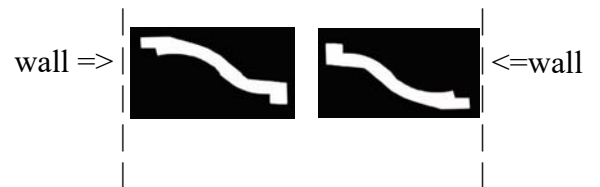

5) ORIENTATION circle one

Imperial Productions®

1-800-399-7585

Imperial Productions & Distribution Inc.

email sales@imperialproductions.com copyright 2016 MRDCI All Rights Reserved

APR-23