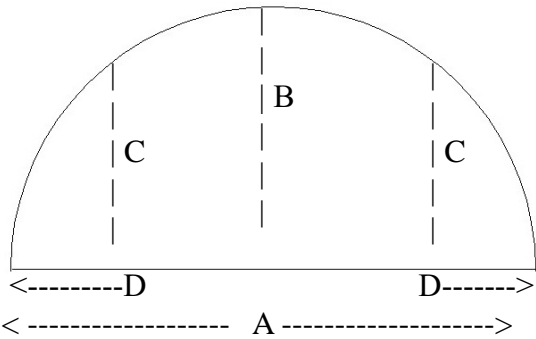

Rot, Water & Insect Resistant

Easy to Install

Depth: 5-5/16" (13.4cm)

Height
2-3/16"
5.5cm

ResinMold®

for Curves, Arches

Circles

Ships World Wide

APR-23

Profile: IPNP4020 Flexible ResinMold™

1) ARCH - True 1/2 Circle & Eyebrow Elevation Drawing

Please Provide Inside Crown Measurements

Horizontal A = _____ Center Rise B = _____ Mid Rise C = _____

D= Distance to Side from C _____ Number of Arches: _____