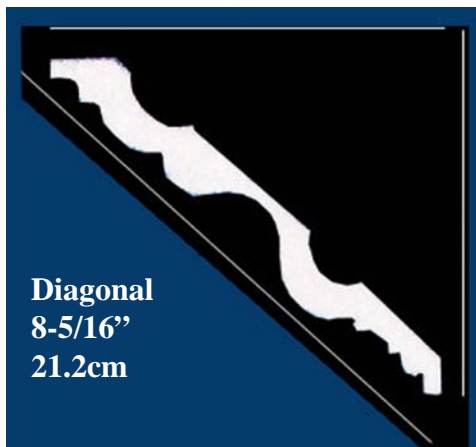

**GRG** Glass Fiber Reenforced Gypsum (Interior)

**FRP** Fiberglass (Exterior)

Diagonal  
8-5/16"  
21.2cm

-----  
|  
**Height**  
**6-3/8"**  
**16.2cm**  
|  
-----

-----  
**Depth: 5-5/16" (13.5cm)**

**Ships World Wide**