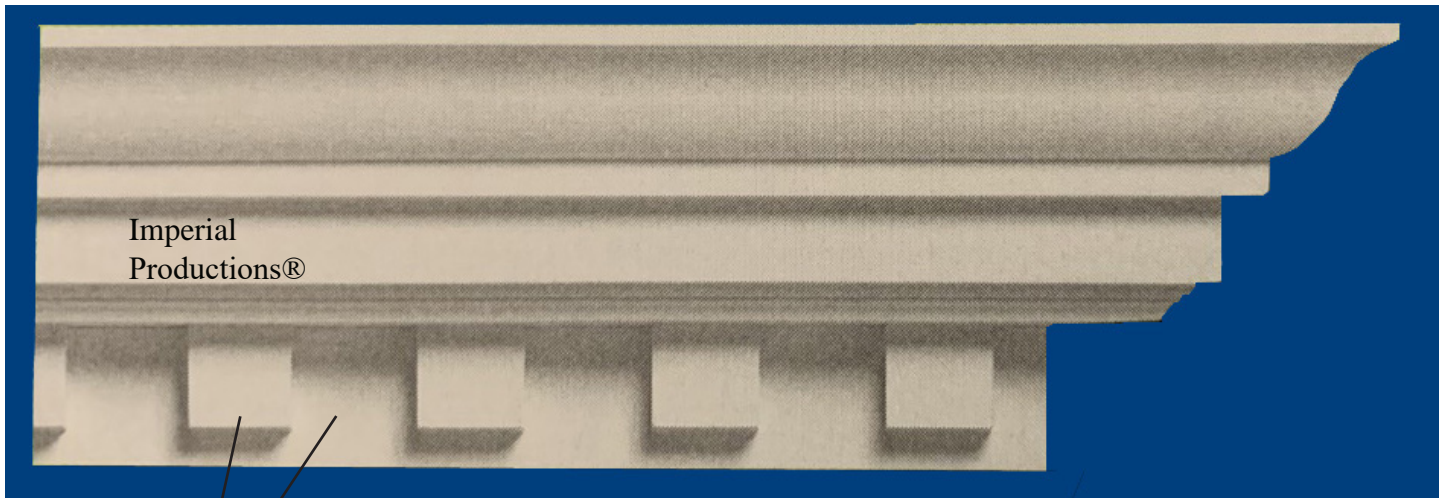

# Dentil Crown

## IPJP4065 Length 145-9/16" (369.7cm)

Materials:  
ArchPolymer™ or Plaster

Dentil Width  
3-3/16"  
8.1cm

Space  
3-3/4"  
9.6cm

Total Height  
10-1/4"  
26cm

Top  
8-5/8"  
21.9cm

Bottom  
4-3/8"  
11.1cm