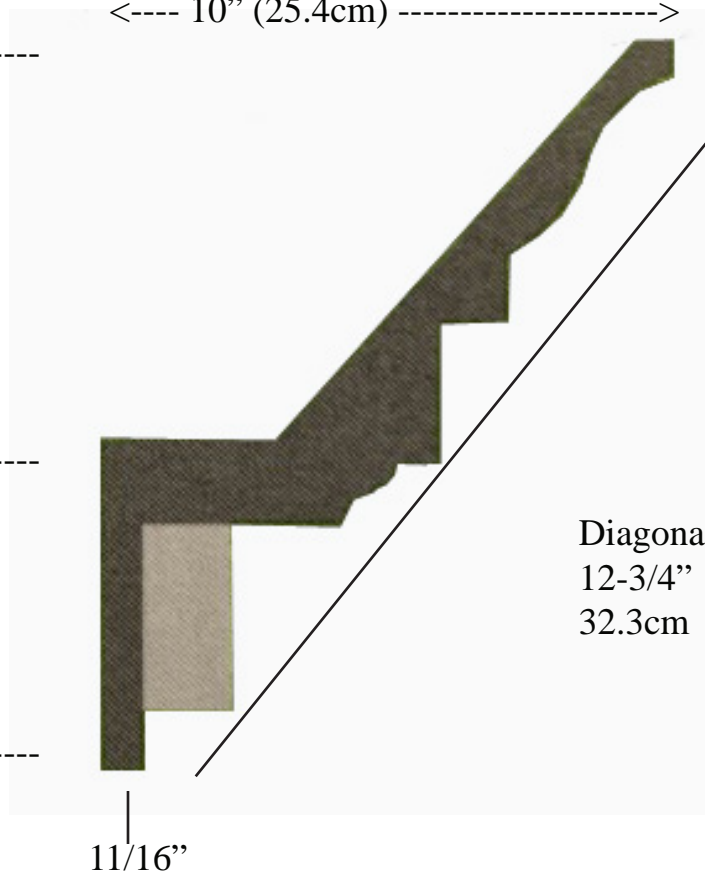

## IPJP4065 Length 145-9/16" (369.7cm)

Materials:  
ArchPolymer™ or Plaster

Dentil Width  
3-3/16"  
8.1cm

Space  
3-3/4"  
9.6cm

Total Height  
10-1/4"  
26cm

Top  
8-5/8"  
21.9cm

Bottom  
4-3/8"  
11.1cm

<--- 10" (25.4cm) --->

\* All specifications subject to change without notice,  
Final products & Measurements may vary from this brochure

Imperial Productions®

1-800-399-7585

Imperial Productions & Distribution Inc Toronto / New York / Chicago