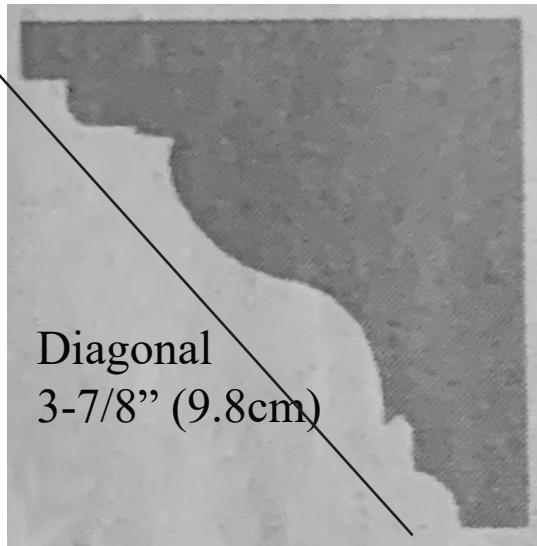

Imperial Productions® Mouldings

IPJP4008

Diagonal  
3-7/8" (9.8cm)

-----  
|  
|  
**Height**  
**2-3/4"**  
**6.9cm**  
|  
|  
-----

**AVAILABLE MATERIALS**

**ArchPolymer™**

Interior & Exterior, Water Rot, Insect Resistant

**Depth:**  
**2-3/4" (6.9cm)**

**Ships World Wide**

\* All specifications subject to change without notice, Final products & Measurements may vary from this brochure

Imperial Productions®

1-800-399-7585

Imperial Productions & Distribution Inc Toronto / New York / Chicago