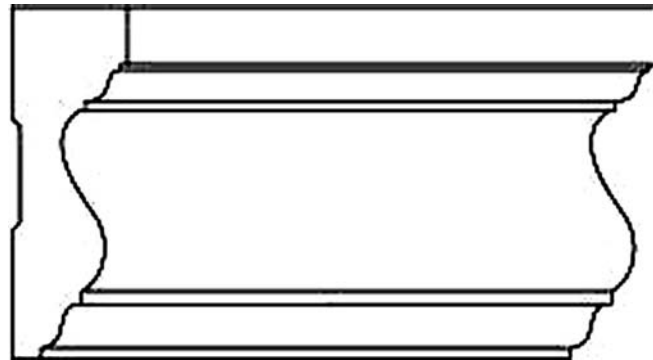

Casing: IPX6005

24 Hardwoods & ResinMold®

Imperial:
3-1/4" wide
1-1/16" deep

Metric:
8.2 cm wide
2.6 cm deep

Flexible ResinMold® Arches / Curves

Water, Rot, Insect Resistant
Flexible Synaptic Polymer
Memory keeps shape
Custom Made as per the Arch
Exterior or Interior Applications
Affix with Pinner or
Construction Adhesive Painting
Primed Beige
Ready to Paint by Others
To Stain Apply Wiping Stain
Solid Colors are Best
Not suitable for clear coating

24 Hardwoods
Straight Lengths sold Random
Upcharge for Specified Lengths

Available in Eyebrow Arches

Half Circle Arch

Flexible

Flexible Material in Straight Lengths

Arches Custom Made
Eyebrow, Half Circle
Full Circle, Ellipse
as per the Radius