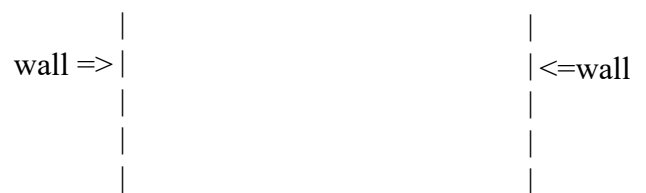

ARCH - True 1/2 Circle & Eyebrow Elevation Drawing

Eyebrow

Provide Inside Measurements

Horizontal A = _____ Center Rise B = _____ Mid Rise C = _____

D = Distance to Side from C _____ Number of Arches: _____

CIRCLE

Diameter A _____
or Circumference _____
of Circles _____

CURVED WALL Plan View Drawings

Convex Wall

A = Depth = _____

Length of Curve _____

Concave Wall

A = Depth = _____

Length of Curve _____

STRAIGHT LENGTHS

Total Feet (Meters)
Required: _____

ORIENTATION circle one

Imperial Productions®

Imperial Productions & Distribution Inc.

email sales@imperialproductions.com

1-800-399-7585 Toronto / New York / Chicago