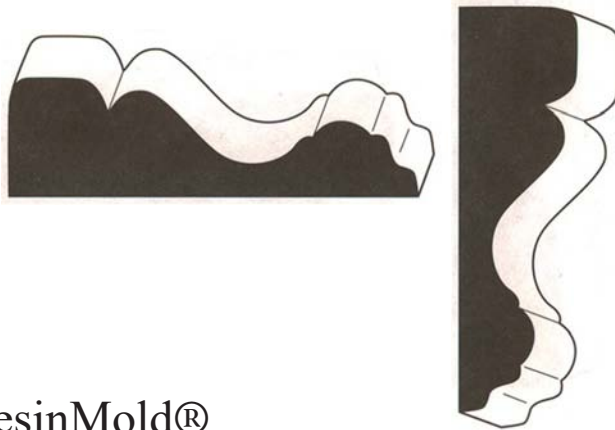

# Casing: IPCAS1045 Hardwood & ResinMold®

Imperial:  
2-3/4" wide  
13/16" deep

Metric:  
6.9 cm wide  
2.05 cm deep

## Flexible ResinMold®

for Straight Lengths  
Concave & Convex Curves  
Arches

## Flexible ResinMold®

Available in Eyebrow Arches

Half Circle Arch

Flexible Material in Straight Lengths

Arches Custom Made  
Eyebrow, Half Circle  
Full Circle, Ellipse  
as per the Radius

Water, Rot, Insect Resistant  
Flexible Synaptic Polymer  
Memory keeps shape  
Custom Made as per the Arch  
Exterior or Interior Applications  
Affix with Pinner or  
Construction Adhesive  
Paintable: Primed Beige  
Stainable:  
Apply with Wiping Stain