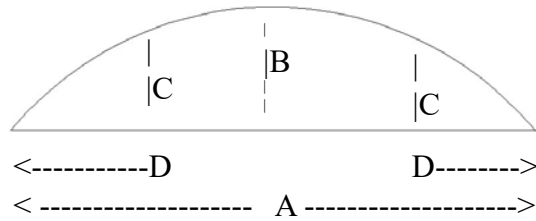

1-800-399-7585 Toronto / New York / Chicago

copyright 2016 MRDCI All Rights Reserved

JAN-24

Profile: IPCAS1044 Flexible ResinMold®

1) ARCH - True 1/2 Circle & Eyebrow Elevation Drawing

Eyebrow

Provide Inside Measurements