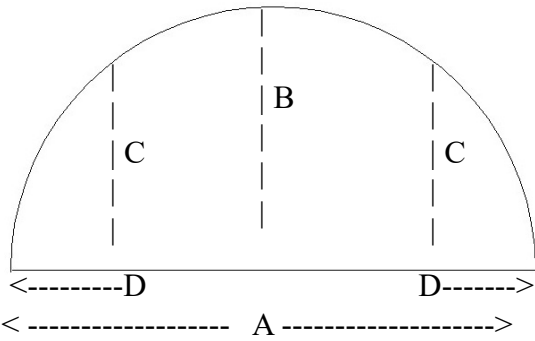

1-800-399-7585 Toronto / New York / Chicago

copyright 2016 MRDCI All Rights Reserved

JAN-24

Profile: IPCAS1044 Flexible ResinMold®

1) ARCH - True 1/2 Circle & Eyebrow Elevation Drawing

Eyebrow

Provide Inside Measurements