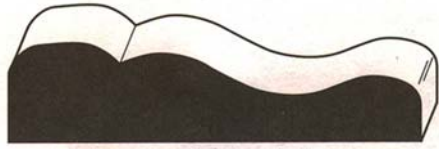

# Casing: IPCAS1034 Hardwood & ResinMold®

Imperial:  
2-1/2" wide  
9/16" deep

Metric:  
6.35 cm wide  
1.44 cm deep