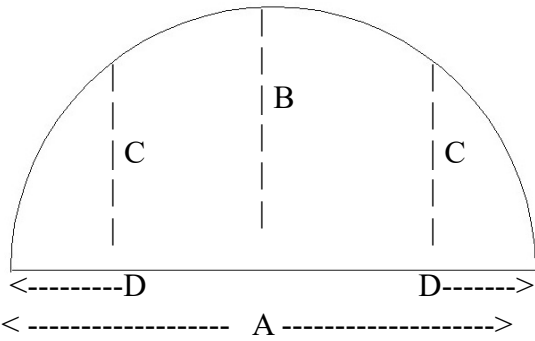

Casing: IPCAS1030 Hardwood & ResinMold®

Imperial:
2-1/2" wide
1" deep

Metric:
6.35 cm wide
2.54cm deep

Flexible ResinMold®

Available in Eyebrow Arches

Half Circle Arch

Flexible Material in Straight Lengths

Arches Custom Made
Eyebrow, Half Circle
Full Circle, Ellipse
as per the Radius

1) ARCH - True 1/2 Circle & Eyebrow Elevation Drawing

Horizontal A = _____ Center Rise B = _____ Mid Rise C = _____

D = Distance to Side from C _____ Number of Arches: _____

Eyebrow

Provide Inside Measurements