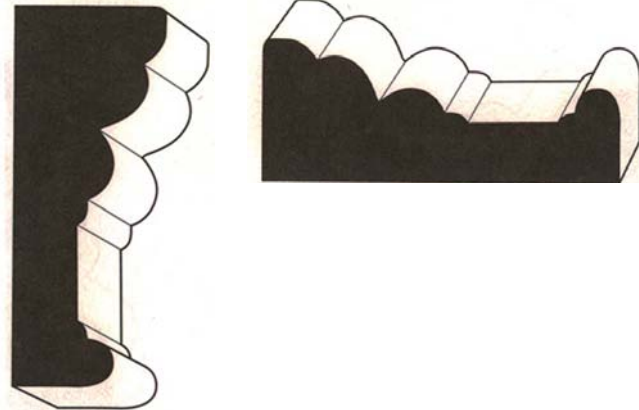

Casing: IPCAS1030 Hardwood & ResinMold®

Imperial:
2-1/2" wide
1" deep

Metric:
6.35 cm wide
2.54cm deep

Flexible ResinMold®

Available in Eyebrow Arches

Half Circle Arch

Flexible Material in Straight Lengths

Arches Custom Made
Eyebrow, Half Circle
Full Circle, Ellipse
as per the Radius

24 Quality Woods

Available for Straight Lengths
Ready to Prime or Paint

Flexible ResinMold®

for Straight Lengths
Concave & Convex Curves
Arches

Water, Rot, Insect Resistant
Flexible Synaptic Polymer
Memory keeps shape
Custom Made as per the Arch
Exterior or Interior Applications
Affix with Pinner or

Construction Adhesive

Paintable: Primed Beige

Stainable:

Apply with Wiping Stain

Solid Colors are best, not suitable
for clear coating

ResinMold® Stained

* All specifications subject to change without notice, Measurements are approximate & Final Product may vary from this brochure