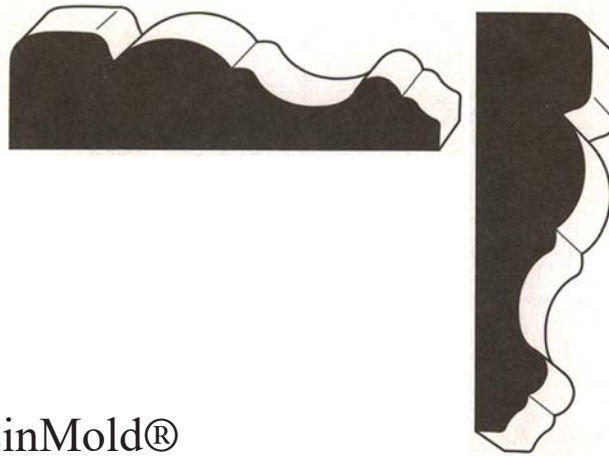

# Casing: IPCAS1029 Hardwood & ResinMold®

Imperial:  
2-7/16" wide  
1 1/16" deep

Metric:  
1 1/16" cm wide  
1.76cm deep