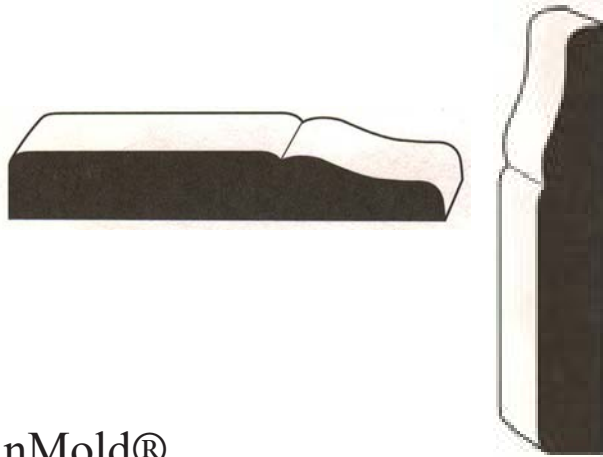

Casing: IPCAS1027 Hardwood & ResinMold®

Imperial:
2-7/16" wide
3/8" deep

Metric:
6.2 cm wide
.95cm deep

24 Quality Woods

Available for Straight Lengths
Ready to Prime or Paint

Flexible ResinMold®

for Straight Lengths
Concave & Convex Curves
Arches

Flexible ResinMold®

Available in Eyebrow Arches

Half Circle Arch

Flexible Material in Straight Lengths

Arches Custom Made
Eyebrow, Half Circle
Full Circle, Ellipse
as per the Radius

Water, Rot, Insect Resistant
Flexible Synthetic Polymer
Memory keeps shape
Custom Made as per the Arch
Exterior or Interior Applications
Affix with Pinner or

Construction Adhesive

Paintable: Primed Beige

Stainable:

Apply with Wiping Stain

Solid Colors are best, not suitable
for clear coating

ResinMold® Stained

* All specifications subject to change without notice, Measurements are approximate & Final Product may vary from this brochure