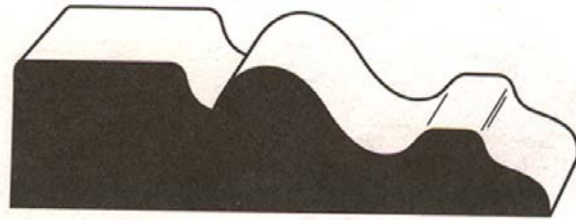

# Casing: IPCAS1026 Hardwood & ResinMold®

Imperial:  
2-5/16" wide  
5/8" deep

Metric:  
5.88 cm wide  
1.58cm deep