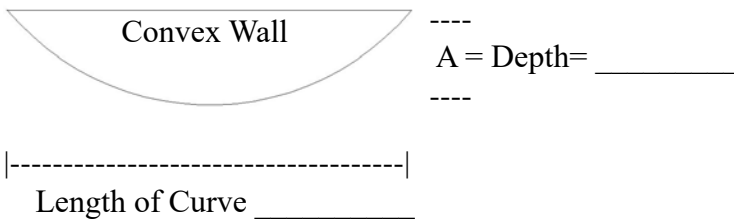

3) CURVED WALL Plan View Drawings

4) STRAIGHT LENGTHS

Total Feet (Meters)
Required: _____