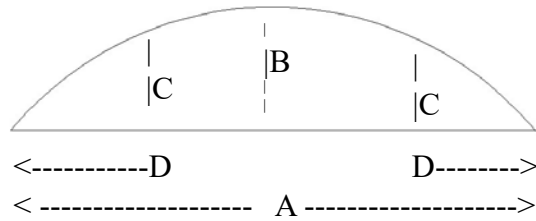

1-800-399-7585 Toronto / New York / Chicago

JAN-24

Profile: IPCAS1014 Flexible ResinMold®

1) ARCH - True 1/2 Circle & Eyebrow Elevation Drawing

Eyebrow

Provide Inside Measurements

Horizontal A = _____ Center Rise B = _____ Mid Rise C = _____

D = Distance to Side from C _____ Number of Arches: _____

2) CIRCLE

Diameter A _____
or Circumference _____
of Circles _____

3) CURVED WALL Plan View Drawings

4) STRAIGHT LENGTHS

Total Feet (Meters)
Required: _____