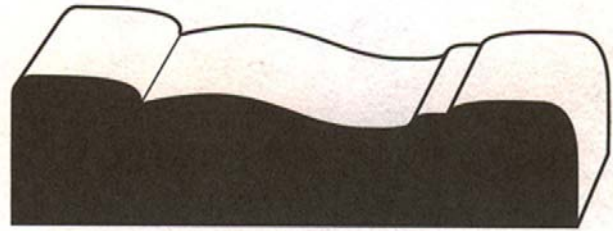

Casing: IPCAS1014 Hardwood & ResinMold®

Imperial:
2-1/4" wide
5/8" deep

Metric:
5.71 cm wide
1.58cm deep

24 Quality Woods

Available for Straight Lengths
Ready to Prime or Paint

Flexible ResinMold®

for Straight Lengths
Concave & Convex Curves
Arches