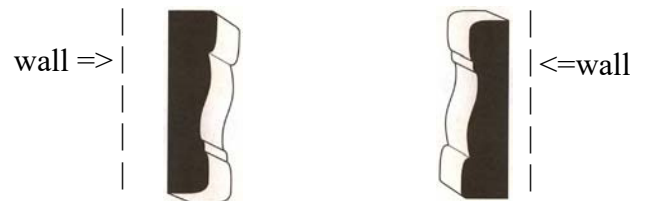

5) ORIENTATION circle one

Imperial Productions®

Imperial Productions & Distribution Inc.

email sales@imperialproductions.com copyright 2016 MRDCI All Rights Reserved

1-800-399-7585 Toronto / New York / Chicago

JAN-24