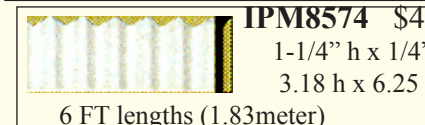

IPM8574 **$4**

1-1/4" h x 1/4" deep
3.18 h x 6.25 (.64cm)
6 FT lengths (1.83meter)